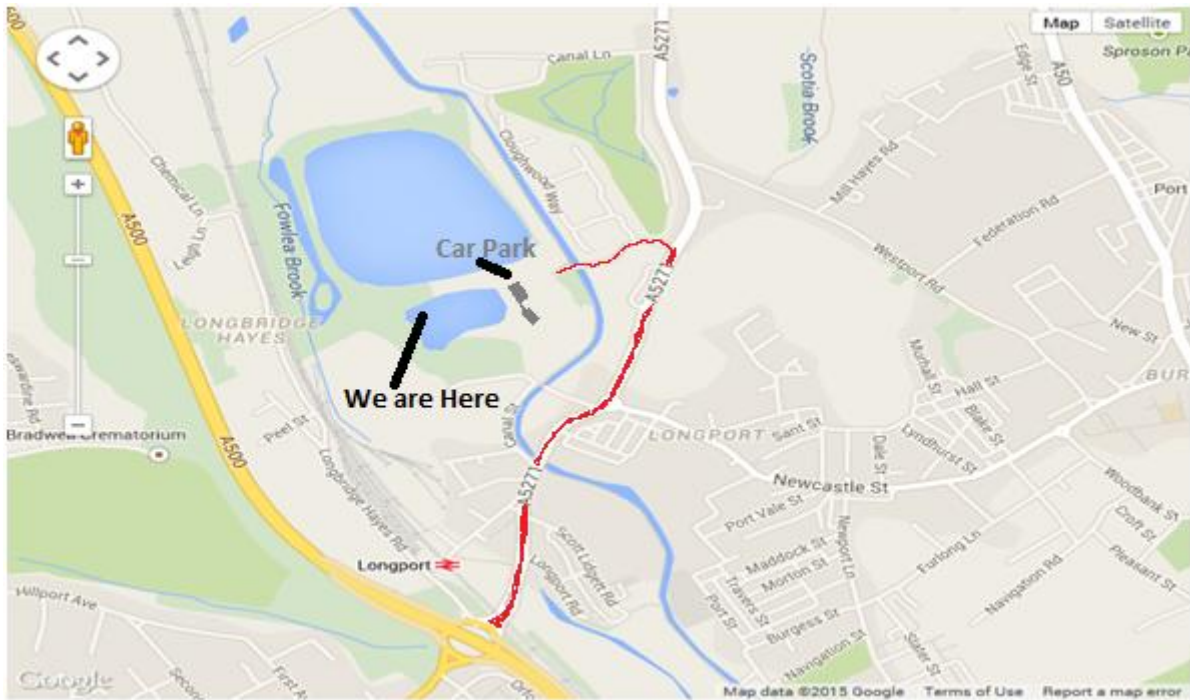

How To Find Us

The A500 Runs in a loop from **Junction 15 to 16 on the M6**. This loop also connects with the: **A34, A50, A53 and A527**

Leave the **A500** by the **A527** Following Signs For **Tunstall**.

After passing the BP petrol Station and Crossing the Canal bridge, bear left at the roundabout to stay on the **A527**. Turn Left into Westport Lake Road immediately after passing a bridge with a light controlled pedestrian crossing on it. This road leads to **Westport Lake Park** via a height restriction barrier and canal bridge on to a tarmac car park.

Post Code ST6 4RZ